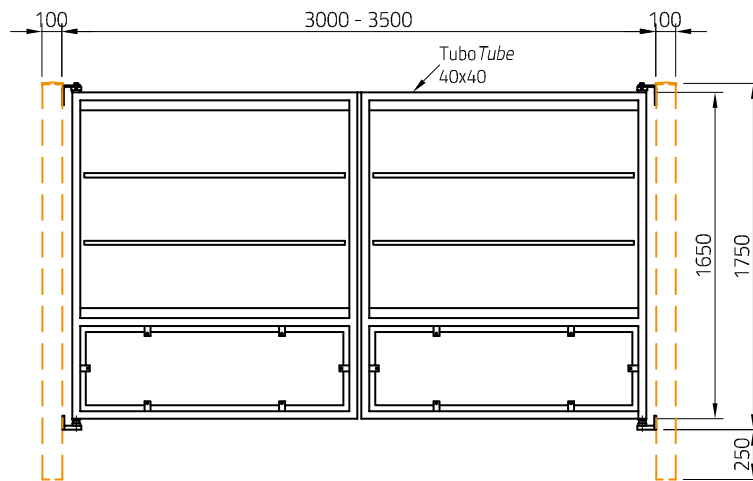

Accessori  
Optionals

Terrazzo | Parapet  
ELEGANCE-T1010Z

Recinzione | Fence  
ELEGANCE-R1410Z

Cancelli Carrabile | Driveway gate  
ELEGANCE-CB3017Z | ELEGANCE-CB3517Z

Cancelli Pedonale  
Pedestrian gate  
ELEGANCE-CB1017Z

Cancelli Pedonale  
Pedestrian gate  
ELEGANCE-CB1012Z

Montanti cancelli  
Gate post