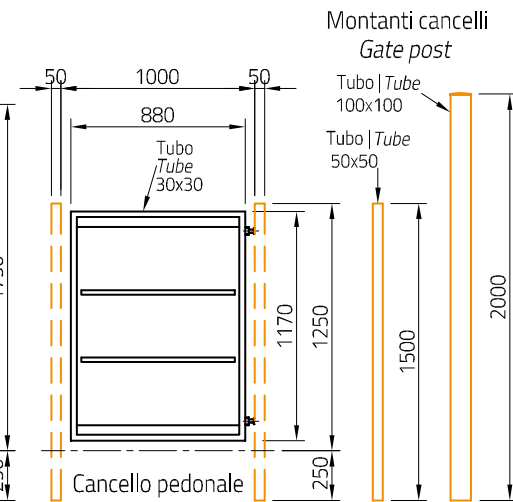

Accessori  
Optionals

Terrazzo | Parapet  
ELEGANCE-T1010Z

Recinzione | Fence  
ELEGANCE-R1410Z

Cancelli Carrabile | Driveway gate  
ELEGANCE-CB3017Z | ELEGANCE-CB3517Z

Cancelli Pedonale  
Pedestrian gate  
ELEGANCE-CB1017Z

Cancelli Pedonale  
Pedestrian gate  
ELEGANCE-CB1012Z

Montanti cancelli  
Gate post