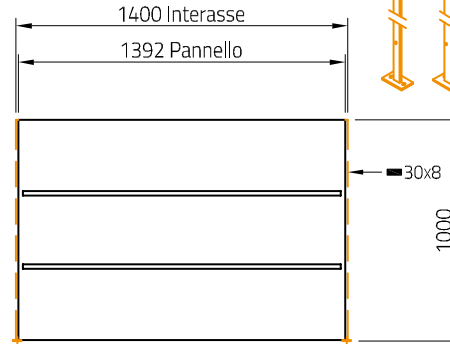

Accessori  
Optionals

Terrazzo | Parapet  
ELEGANCE-T1010Z

Recinzione | Fence  
ELEGANCE-R1410Z

Cancelli Carrabile | Driveway gate  
ELEGANCE-CB3017Z | ELEGANCE-CB3517Z

Cancelli Pedonale  
Pedestrian gate  
ELEGANCE-CB1017Z

Cancelli Pedonale  
Pedestrian gate  
ELEGANCE-CB1012Z

Montanti cancelli  
Gate post