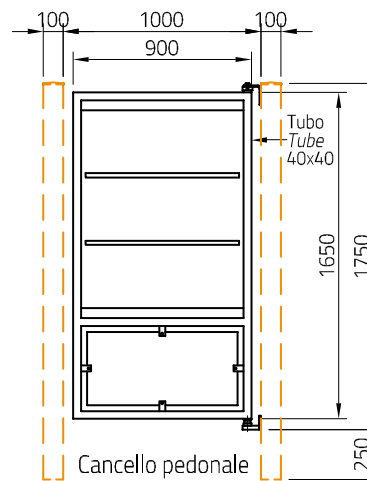

Accessori  
Optionals

Terrazzo | Parapet  
ELEGANCE-T1010Z

Recinzione | Fence  
ELEGANCE-R1410Z

Cancelli Carrabile | Driveway gate  
ELEGANCE-CB3017Z | ELEGANCE-CB3517Z

Cancelli Pedonale  
Pedestrian gate  
ELEGANCE-CB1017Z

Cancelli Pedonale  
Pedestrian gate  
ELEGANCE-CB1012Z

Montanti cancelli  
Gate post