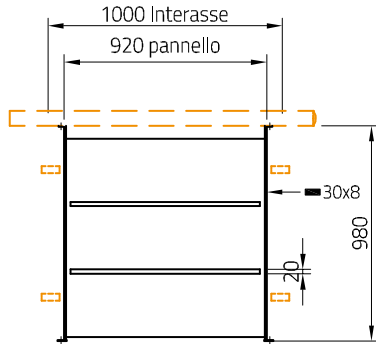

Accessori  
Optionals

Terrazzo | Parapet  
ELEGANCE-T1010Z

Recinzione | Fence  
ELEGANCE-R1410Z

Cancelli Carrabile | Driveway gate  
ELEGANCE-CB3017Z | ELEGANCE-CB3517Z

Cancelli Pedonale  
Pedestrian gate  
ELEGANCE-CB1017Z

Cancelli Pedonale  
Pedestrian gate  
ELEGANCE-CB1012Z

Montanti cancelli  
Gate post