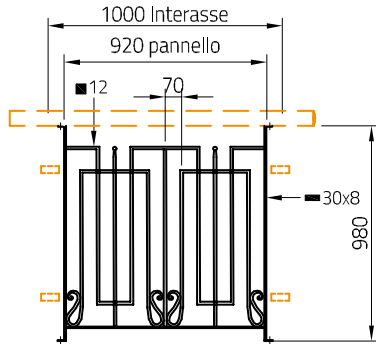

Accessori
Optionals

Terrazzo | Parapet
LIBERTY-T1010Z

Recinzione | Fence
LIBERTY-R2010Z

Finestra | Window
LIBERTY-F1215Z

Cancelli Carrabile | Driveway gate
LIBERTY-CB3017Z | LIBERTY-CB3517Z

Cancelli pedonale
Pedestrian gate
LIBERTY-CB1017Z

Cancelli pedonale
Pedestrian gate
LIBERTY-CB1012Z

Montanti cancelli
Gate post