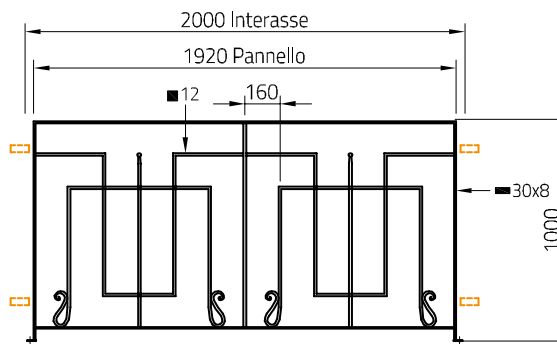

Accessori
Optionals

Terrazzo | Parapet
LIBERTY-T1010Z

Recinzione | Fence
LIBERTY-R2010Z

Finestra | Window
LIBERTY-F1215Z

Cancelli Carrabile | Driveway gate
LIBERTY-CB3017Z | LIBERTY-CB3517Z

Cancelli pedonale
Pedestrian gate
LIBERTY-CB1017Z

Cancelli pedonale
Pedestrian gate
LIBERTY-CB1012Z

Montanti cancelli
Gate post