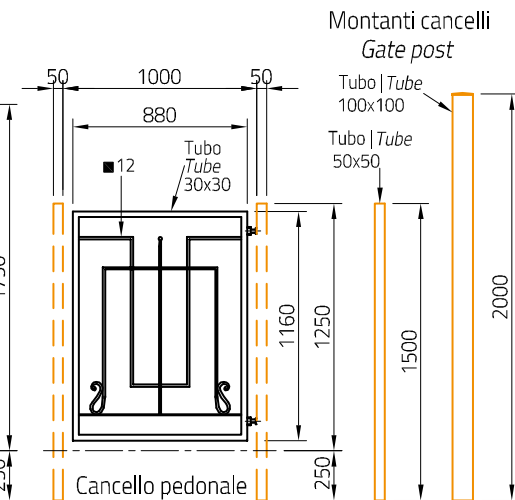

Accessori
Optionals

Terrazzo | Parapet
LIBERTY-T1010Z

Recinzione | Fence
LIBERTY-R2010Z

Finestra | Window
LIBERTY-F1215Z

Cancelli Carrabile | Driveway gate
LIBERTY-CB3017Z | LIBERTY-CB3517Z

Cancelli pedonale
Pedestrian gate
LIBERTY-CB1017Z

Cancelli pedonale
Pedestrian gate
LIBERTY-CB1012Z

Montanti cancelli
Gate post