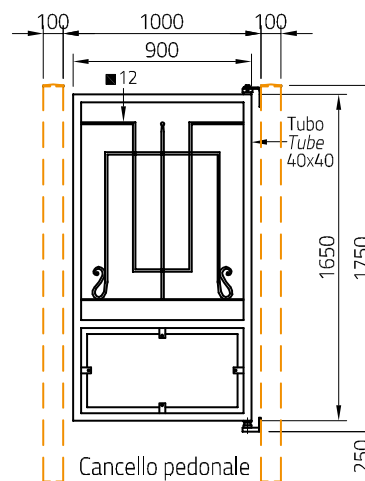

Cancelli pedonale
Pedestrian gate
LIBERTY-CB1017Z