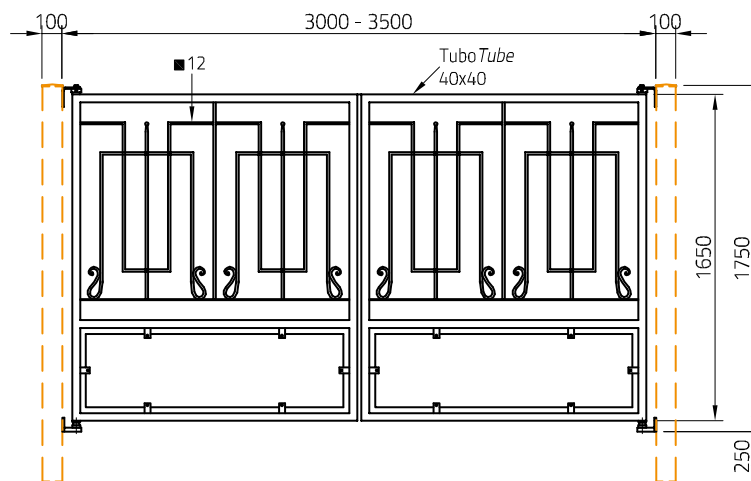

Accessori
Optionals

Terrazzo | Parapet
LIBERTY-T1010Z

Recinzione | Fence
LIBERTY-R2010Z

Finestra | Window
LIBERTY-F1215Z

Cancelli Carrabile | Driveway gate
LIBERTY-CB3017Z | LIBERTY-CB3517Z

Cancelli pedonale
Pedestrian gate
LIBERTY-CB1017Z

Cancelli pedonale
Pedestrian gate
LIBERTY-CB1012Z

Montanti cancelli
Gate post