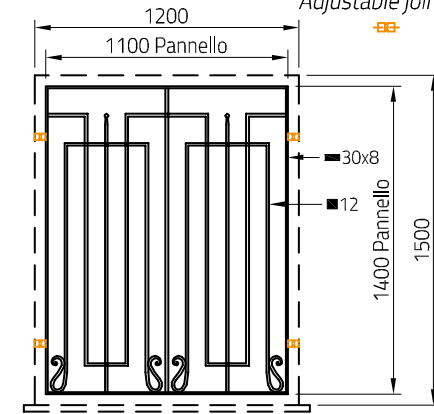

Accessori
Optionals

Terrazzo | Parapet
LIBERTY-T1010Z

Recinzione | Fence
LIBERTY-R2010Z

Finestra | Window
LIBERTY-F1215Z

Cancelli Carrabile | Driveway gate
LIBERTY-CB3017Z | LIBERTY-CB3517Z

Cancelli pedonale
Pedestrian gate
LIBERTY-CB1017Z

Cancelli pedonale
Pedestrian gate
LIBERTY-CB1012Z

Montanti cancelli
Gate post